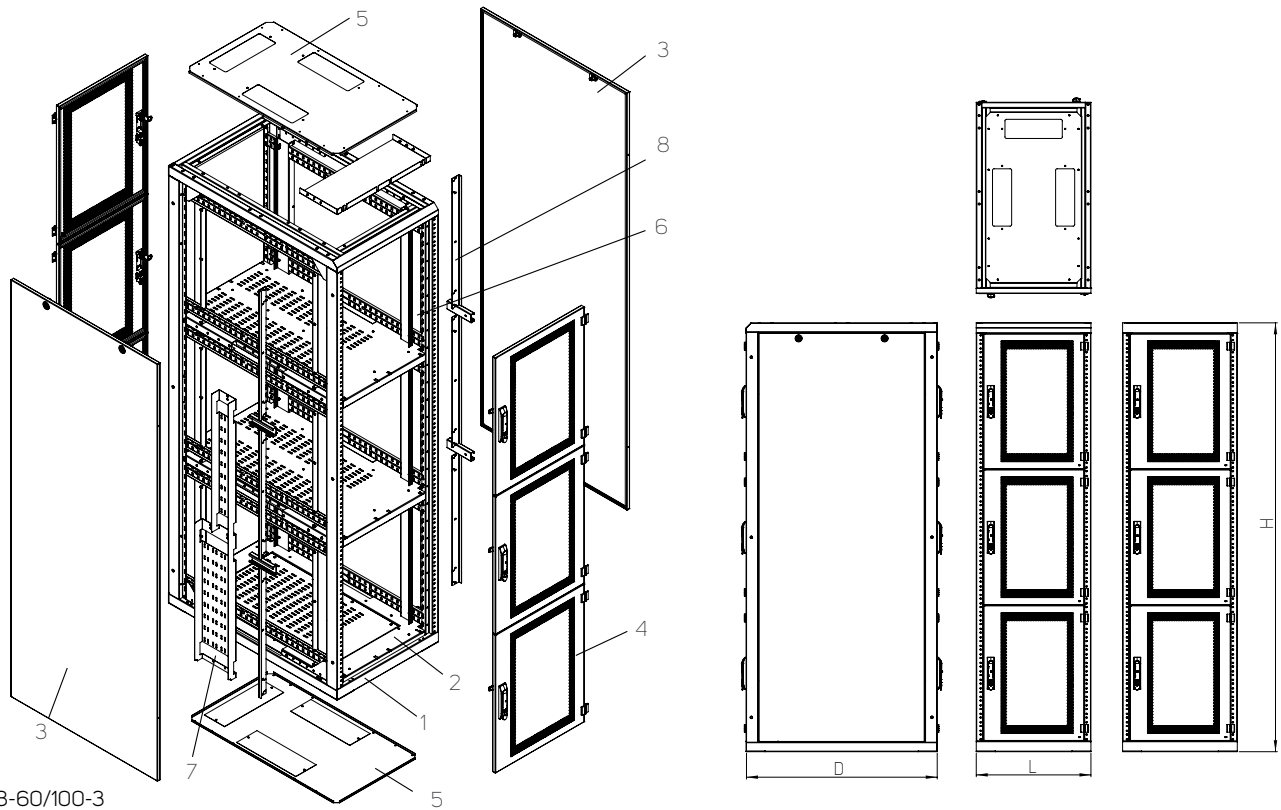

RSB RACKS

RSB-48-60/100-3

STANDARD CONFIGURATION (short Code only)*		OPTIONS	
1	Server housing rack frame	7	Set of individual cable guiding
2	3 pieces of high-load shelf	8	Separation frame for each compartment
3	2 removable side panels with locks		
4	6 pieces of vented doors with swivel handle lock		
5	Removable Z-design top and bottom plate with cable entry openings		
6	2 pairs of 19" vertical L-type extrusions for each compartment		
-	GND/earthing kit		
-	28 mounting kits		

* Valid for RSB racks with 3 compartments

RSB RACKS – TECHNICAL DATA AND DIMENSIONS

Code	H (in U)	Load rating (kg)	Dimensions (mm)				Dimensions incl. packing (mm)			Gross weight (kg) (compartments – 2 / 3 / 4)
			H*	W	D	Useful depth	H	W	D	
RSB-42-60/100	42	1500	1978	600	1000	931	2160	640	1040	137 / 158 / 181
RSB-45-60/100	45	1500	2111	600	1000	931	2290	640	1040	144 / 165 / 190
RSB-48-60/100	48	1500	2245	600	1000	931	2430	640	1040	151 / 173 / 198
RSB-42-60/120	42	1500	1978	600	1200	1131	2160	640	1240	165 / 188 / 219
RSB-45-60/120	45	1500	2111	600	1200	1131	2290	640	1240	174 / 196 / 230
RSB-48-60/120	48	1500	2245	600	1200	1131	2430	640	1240	184 / 205 / 240
RSB-42-80/100	42	1500	1978	800	1000	931	2160	840	1040	169 / 194 / 224
RSB-45-80/100	45	1500	2111	800	1000	931	2290	840	1040	175 / 202 / 231
RSB-48-80/100	48	1500	2245	800	1000	931	2430	840	1040	179 / 206 / 233
RSB-42-80/120	42	1500	1978	800	1200	1131	2160	840	1240	205 / 234 / 261
RSB-45-80/120	45	1500	2111	800	1200	1131	2290	840	1240	211 / 237 / 276
RSB-48-80/120	48	1500	2245	800	1200	1131	2430	840	1240	220 / 248 / 282

* Height in mm without feet; for feet add 16–45 mm